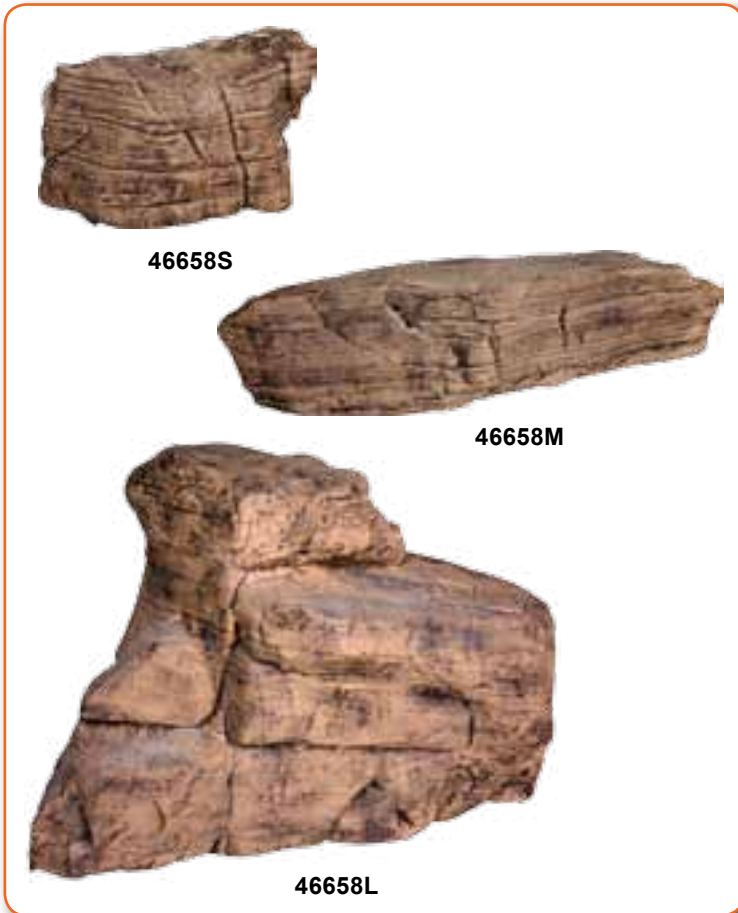

Layered Rock

Your reptile will love these layered rocks! Watch them as they climb over, under, in & out.

Make your reptile feel like they are in their natural environment with these layered rocks. The realistic rock appearance adds a natural feel to your terrarium giving your reptile comfort and security in its home, whilst providing an attractive addition to any reptile terrarium!

The layered rocks are weighted for extra stability, and are easy to clean and fit in your terrarium with a variety of sizes available.

Suitable for: Reptiles

Features & Benefits:

- Realistic rock texture blends into the decor of any terrarium
- Hygienic and easy to clean
- The layered rock is weighted to prevent harm to reptiles
- Different sizes available to fit your terrarium

Product Price & Information

Code	Description	Dimensions
46658S	Ornament Layered Rock Reptile Small	21x10x12cm
46658M	Ornament Layered Rock Reptile Medium	34x13x8.5cm
46658L	Ornament Layered Rock Reptile Large	34x22x23cm